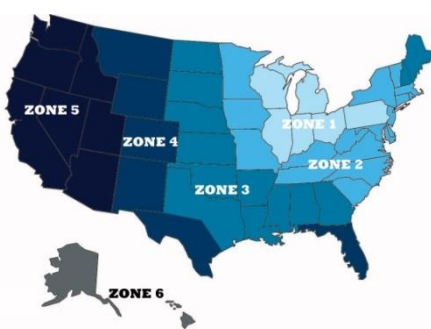

R2 offers competitive freight rates on a per tray basis based on your region of the country.

Your broker will be able to provide you with these flat rates up front at the time you place your order so your freight costs will not be a surprise.